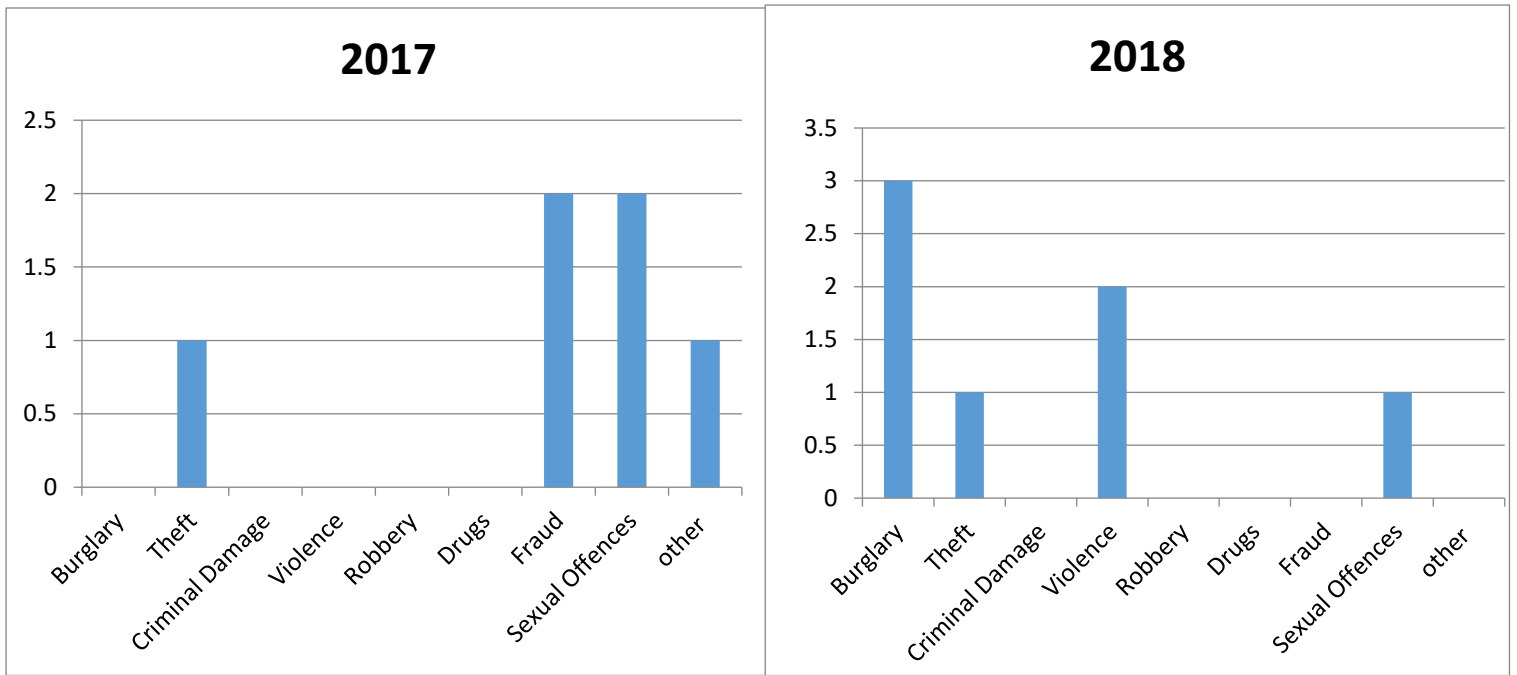

PCSO Joshua Griffiths

**PCSO Dave Birch
PCSO for Highnam**

PCSO Tania Shuttleworth is the local PCSO who is also a member of the Aston Project

The mobile Police Station has regularly been visiting the outlying villages.

This includes, Kilcott, Kemply, Dymock, Bromsberrow, Redmarley, Tibberton, Staunton/Corse, Huntley, Highnam, Hartpury and Pauntley.

Tibberton Crime Statistics

Crime compared to Population and Households (based on 2011 census)

Total Population: 16, 963

Total Households: 7,099

Total Crime: 534

Victims of crime (crime against population): 3.14%

Households of crime (crime against number of households) : 7.52%

The Forest of Dean compared to similar areas with the Country