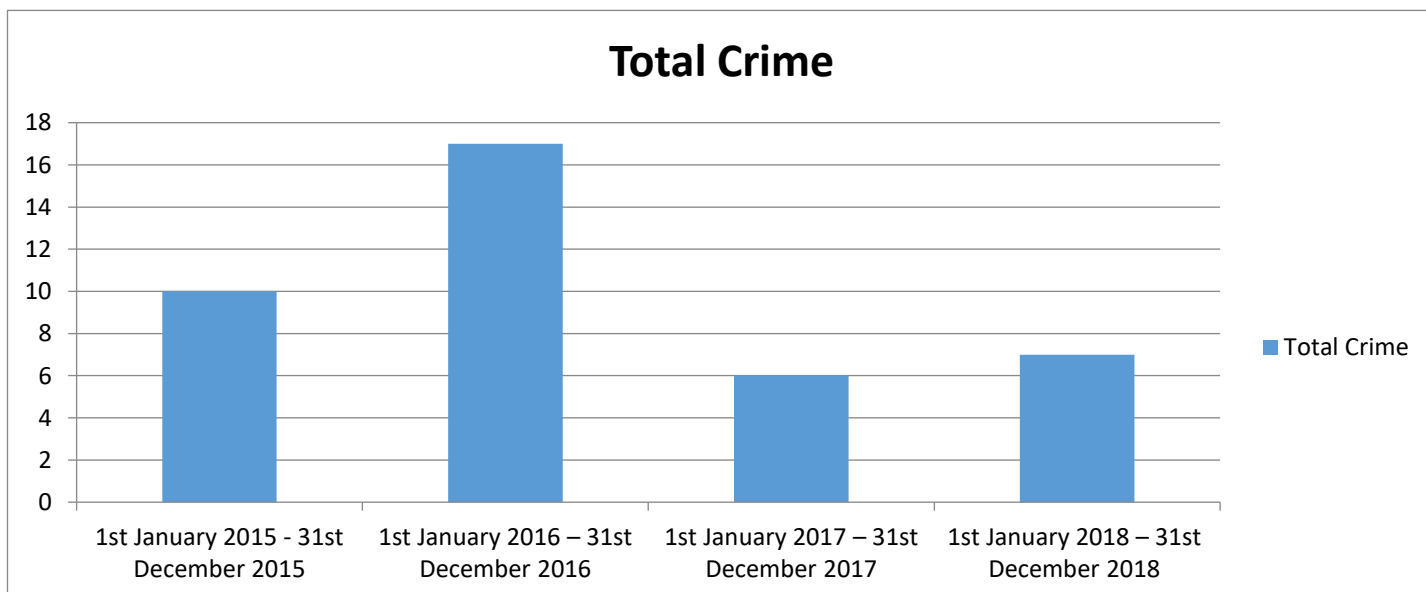

Tibberton Crime Statistics